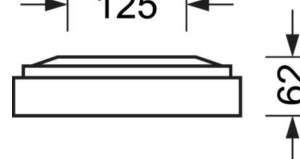

MECHANICS

Housing colour	silver grey/white aluminium RAL 9006
Dimensions (LxWxDxH)	1248mm x 239mm x 62mm
Weight (net)	5kg
Cable entry KE (X/Y)	0mm/0mm
Type of installation	Ceiling-mounted single installation, Ceiling-mounted trunking installation

DEEP-LINK

<https://www.regiolum.de/en/article/65713016175>

Reference	LED 3200lm 830
ηLB	100 %
Φ ↓/↑	100 % / 0 %
UGR lat./long.	18.4 / 18.7
VDU	65° < 3000cd/m²

Dimensions

L	1248 mm	Length
B	239 mm	Width
H	62 mm	Height
A1	1000 mm	Mounting distance single mounting
A3	248 mm	Mounting distance between luminaires in a light run arrangement
A4	125 mm	Mounting distance (width)
X	0 mm	Distance cable infeed to the center of the luminaire on the X-axis
Y	0 mm	Distance cable infeed to the center of the luminaire on the Y-axis
