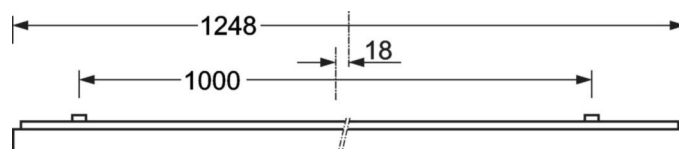

Surface-mounted luminaire - Micro-prismatic diffuser - direct distribution

Steel sheet enclosure, powder-coated rectangular cross-section, integrated Quicklock quick-mount bracket system with catch hook and safety rope for simple and quick mounting; Housing colour silver grey/white aluminium RAL 9006; Homogeneous direct light distribution for VDU-compatibility in accordance with DIN-EN 12464-1; glare reduction through microprism diffuser with special "multilayer" technology and optimised light deflecting foil; Easy installation of the connection, directly on the top of the luminaire with a terminal cover cap. Electrical connection via 5-pole connection terminal with plug-in contacts.. If required, an AVA-MH universal mounting aid is available as an accessory. Surface-mounted luminaire for ceiling installation;

MECHANICS

Housing colour	silver grey/white aluminium RAL 9006
Dimensions (LxWxDxH)	1248mm x 239mm x 62mm
Weight (net)	5kg
Cable entry KE (X/Y)	0mm/0mm
Type of installation	Ceiling-mounted single installation, Ceiling-mounted trunking installation

DEEP-LINK

<https://www.regiolum.de/en/article/65713016175>

Reference	LED 3200lm 830
ηLB	100 %
Φ ↓/↑	100 % / 0 %
UGR lat./long.	18.4 / 18.7
VDU	65° < 3000cd/m²

Dimensions

L	1248 mm	Length
B	239 mm	Width
H	62 mm	Height
A1	1000 mm	Mounting distance single mounting
A3	248 mm	Mounting distance between luminaires in a light run arrangement
A4	125 mm	Mounting distance (width)
X	0 mm	Distance cable infeed to the center of the luminaire on the X-axis
Y	0 mm	Distance cable infeed to the center of the luminaire on the Y-axis
