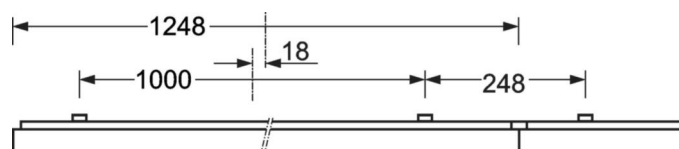

Surface-mounted luminaire - Micro-prismatic diffuser - direct distribution

Steel sheet enclosure, powder-coated rectangular cross-section, integrated Quicklock quick-mount bracket system with catch hook and safety rope for simple and quick mounting; Housing colour silver grey/white aluminium RAL 9006; Homogeneous direct light distribution for VDU-compatibility in accordance with DIN-EN 12464-1; glare reduction through microprism diffuser with special "multilayer" technology and optimised light deflecting foil; Easy installation of the connection, directly on the top of the luminaire with a terminal cover cap. Electrical connection via 5-pole connection terminal with plug-in contacts.. If required, an AVA-MH universal mounting aid is available as an accessory. Surface-mounted luminaire for ceiling installation;

MECHANICS

Housing colour	silver grey/white aluminium RAL 9006
Dimensions (LxWxDxH)	1248mm x 239mm x 62mm
Weight (net)	5kg
Cable entry KE (X/Y)	0mm/0mm
Type of installation	Ceiling-mounted single installation, Ceiling-mounted trunking installation

DEEP-LINK

<https://www.regiolum.de/en/article/65713016175>

Reference	LED 3200lm 830
ηLB	100 %
Φ ↓/↑	100 % / 0 %
UGR lat./long.	18.4 / 18.7
VDU	65° < 3000cd/m²

Dimensions

L	1248 mm	Length
B	239 mm	Width
H	62 mm	Height
A1	1000 mm	Mounting distance single mounting
A3	248 mm	Mounting distance between luminaires in a light run arrangement
A4	125 mm	Mounting distance (width)
X	0 mm	Distance cable infeed to the center of the luminaire on the X-axis
Y	0 mm	Distance cable infeed to the center of the luminaire on the Y-axis
