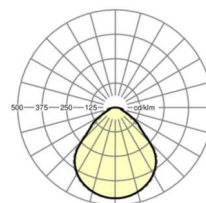

LIGHTING TECHNOLOGY

Placement	LED, Colour rendering/Light colour CRI ≥ 80 / 3000K
Colour tolerance (MacAdam)	3SDCM
Photobiological safety (Luminaire)	RG0
Nominal luminous flux	3194lm
LED service life	100000h L80/B10 (Tq 25°C), 50000h L90/B50 (Tq 25°C)
Luminaire luminous efficiency	128lm/W
UGR lat./long.	18.4 / 18.7

DEEP-LINK

<https://www.regiolum.de/en/article/65713016175>

Reference	LED 3200lm 830
ηLB	100 %
Φ ↓/↑	100 % / 0 %
UGR lat./long.	18.4 / 18.7
VDU	65° < 3000cd/m²

Dimensions

L	1248 mm	Length
B	239 mm	Width
H	62 mm	Height
A1	1000 mm	Mounting distance single mounting
A3	248 mm	Mounting distance between luminaires in a light run arrangement
A4	125 mm	Mounting distance (width)
X	0 mm	Distance cable infeed to the center of the luminaire on the X-axis
Y	0 mm	Distance cable infeed to the center of the luminaire on the Y-axis
